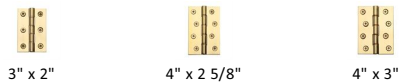

Hinge Brass Double Phosphor Washered

HG99-345-PB

Heritage Brass Hinge Brass with Phosphor Washers 3" x 2" Polished Brass finish

Material:
Solid Brass

Finish:
Polished Brass

Available Finishes

Available Sizes

Product Dimensions (All dimensions are in millimeters unless otherwise indicated)

Backplate 3" x 2" **Leaf Thickness** 3.2

About the Finish

Polished Brass

Warm, mellow with a sense of heritage and comfort this highly polished finish is opulent without being flamboyant. Polished Brass coordinates perfectly with traditional décor.