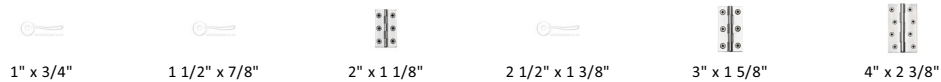

## Hinge Brass

HG99-130-SC

Heritage Brass Hinge Brass 4" x 2 3/8" Satin Chrome finish

**Material:**  
Solid Brass

**Finish:**  
Satin Chrome

### Available Sizes

### Product Dimensions (All dimensions are in millimeters unless otherwise indicated)

<b>Backplate</b>	4" x 2 3/8"	<b>Knuckle Diameter</b>	9	<b>Leaf Thickness</b>	3
------------------	-------------	-------------------------	---	-----------------------	---