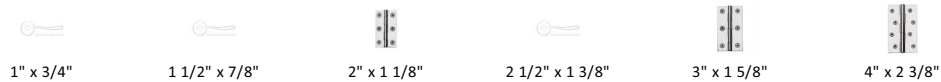

Hinge Brass

HG99-130-PC

Heritage Brass Hinge Brass 4" x 2 3/8" Polished Chrome finish

Material:
Solid Brass

Finish:
Polished Chrome

Available Finishes

Available Sizes

Product Dimensions (All dimensions are in millimeters unless otherwise indicated)

| | | | | | |
|------------------|-------------|-------------------------|---|-----------------------|---|
| Backplate | 4" x 2 3/8" | Knuckle Diameter | 9 | Leaf Thickness | 3 |
|------------------|-------------|-------------------------|---|-----------------------|---|