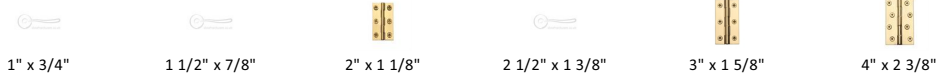

## Hinge Brass

HG99-130-PB

Heritage Brass Hinge Brass 4" x 2 3/8" Polished Brass finish

**Material:**  
Solid Brass

**Finish:**  
Polished Brass

### Available Sizes

### Product Dimensions (All dimensions are in millimeters unless otherwise indicated)

<b>Backplate</b>	4" x 2 3/8"	<b>Knuckle Diameter</b>	9	<b>Leaf Thickness</b>	3
------------------	-------------	-------------------------	---	-----------------------	---