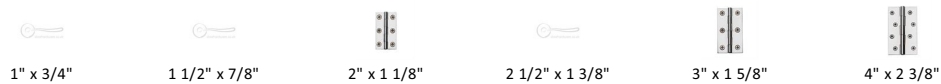

## Hinge Brass

HG99-125-PC

Heritage Brass Hinge Brass 3" x 1 5/8" Polished Chrome finish

**Material:**  
Solid Brass

**Finish:**  
Polished Chrome

### Available Sizes

### Product Dimensions (All dimensions are in millimeters unless otherwise indicated)

<b>Backplate</b>	3" x 1 5/8"	<b>Knuckle Diameter</b>	7.7	<b>Leaf Thickness</b>	2.5
------------------	-------------	-------------------------	-----	-----------------------	-----