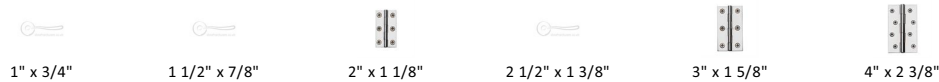

Hinge Brass

HG99-120-PC

Heritage Brass Hinge Brass 2 1/2" x 1 3/8" Polished Chrome finish

Material:
Solid Brass

Finish:
Polished Chrome

Available Finishes

Available Sizes

Product Dimensions (All dimensions are in millimeters unless otherwise indicated)

Backplate	2 1/2" x 1 3/8"	Knuckle Diameter	5.2	Leaf Thickness	1.4
------------------	-----------------	-------------------------	-----	-----------------------	-----

About the Finish

Polished Chrome

A bold, contemporary finish; low maintenance and easy to clean. The mirror effect reflects light and colour and will complement any colour scheme