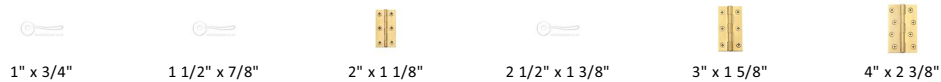

## Hinge Brass

HG99-120-NB

Heritage Brass Hinge Brass 2 1/2" x 1 3/8" Natural Brass finish

**Material:**  
Solid Brass

**Finish:**  
NB

### Available Sizes

### Product Dimensions (All dimensions are in millimeters unless otherwise indicated)

<b>Backplate</b>	2 1/2" x 1 3/8"	<b>Knuckle Diameter</b>	5.2	<b>Leaf Thickness</b>	1.4
------------------	-----------------	-------------------------	-----	-----------------------	-----