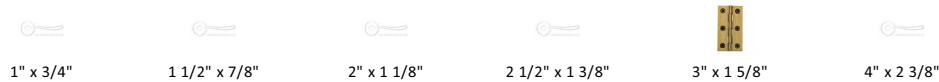

## Hinge Brass

HG99-120-AT

Heritage Brass Hinge Brass 2 1/2" x 1 3/8" Antique Brass finish

**Material:**  
Solid Brass

**Finish:**  
Antique Brass

### Available Sizes

### Product Dimensions (All dimensions are in millimeters unless otherwise indicated)

<b>Backplate</b>	2 1/2" x 1 3/8"	<b>Knuckle Diameter</b>	5.2	<b>Leaf Thickness</b>	1.4
------------------	-----------------	-------------------------	-----	-----------------------	-----