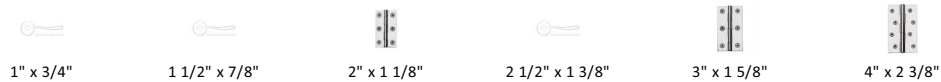

Hinge Brass

HG99-115-PC

Heritage Brass Hinge Brass 2" X 1 1/8" Polished Chrome finish

Material:
Solid Brass

Finish:
Polished Chrome

Available Finishes

Available Sizes

Product Dimensions (All dimensions are in millimeters unless otherwise indicated)

Backplate	2" x 1 1/8"	Knuckle Diameter	4.5	Leaf Thickness	1.3
------------------	-------------	-------------------------	-----	-----------------------	-----

About the Finish

Polished Chrome

A bold, contemporary finish; low maintenance and easy to clean. The mirror effect reflects light and colour and will complement any colour scheme