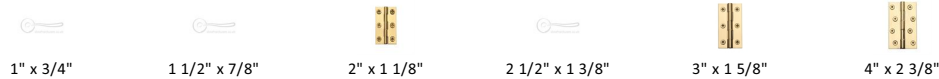

Hinge Brass

HG99-115-PB

Heritage Brass Hinge Brass 2" X 1 1/8" Polished Brass finish

Material:
Solid Brass

Finish:
Polished Brass

Available Finishes

Available Sizes

Product Dimensions (All dimensions are in millimeters unless otherwise indicated)

Backplate	2" x 1 1/8"	Knuckle Diameter	4.5	Leaf Thickness	1.3
------------------	-------------	-------------------------	-----	-----------------------	-----

About the Finish

Polished Brass

Warm, mellow with a sense of heritage and comfort this highly polished finish is opulent without being flamboyant. Polished Brass coordinates perfectly with traditional décor.