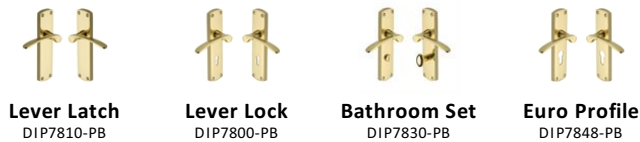

Diplomat Door Handle on Plate

DIP7848-PB

Heritage Brass Door Handle for Euro Profile Plate Diplomat Design Polished Brass finish

Material:
Solid Brass

Finish:
Polished Brass

Warranty:
10 Year Mechanism

Available Finishes

Available Functions

Product Dimensions (All dimensions are in millimeters unless otherwise indicated)

Backplate Length	170	Backplate Width	42	Backplate Projection	9	Lever Length	109
Projection	57						

About the Finish

- Lever Handle for internal and external doors where locking is required.
- If you are replacing an existing Lever Handle, this Handle will work with an Euro Profile UK Sash Lock
- For new doors you will also need to purchase an Euro Profile Sash Lock in a size to suit your door
- For a 2 1/2" Door Sash Lock purchase a YKSLE2N-PB or for a 3" Sash Lock a YKSLE3N-PB
- The CTC is 48mm (measurement between the distance of the fixing holes from the spindle to the lock)