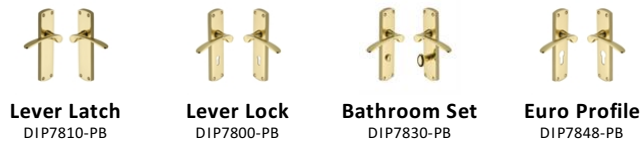

Diplomat Door Handle on Plate

DIP7848-PB

Heritage Brass Door Handle for Euro Profile Plate Diplomat Design Polished Brass finish

Material:
Solid Brass

Finish:
Polished Brass

Warranty:
10 Year Mechanism

Available Finishes

Available Functions

Product Dimensions (All dimensions are in millimeters unless otherwise indicated)

Backplate Length	170	Backplate Width	42	Backplate Projection	9	Lever Length	109
Projection	57						

About the Finish

- Lever Handle for internal and external doors where locking is required.
- If you are replacing an existing Lever Handle, this Handle will work with an Euro Profile UK Sash Lock
- For new doors you will also need to purchase an Euro Profile Sash Lock in a size to suit your door
- For a 2 1/2" Door Sash Lock purchase a YKSLE2N-PB or for a 3" Sash Lock a YKSLE3N-PB
- The CTC is 48mm (measurement between the distance of the fixing holes from the spindle to the lock)