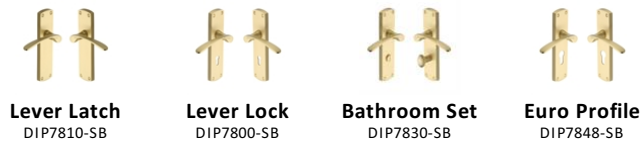

Diplomat Door Handle on Plate

DIP7830-SB

Heritage Brass Door Handle for Bathroom Diplomat Design Satin Brass finish

Material:
Solid Brass

Finish:
Satin Brass

Warranty:
10 Year Mechanism

Available Finishes

Available Functions

Product Dimensions (All dimensions are in millimeters unless otherwise indicated)

Backplate Length	170	Backplate Width	42	Backplate Projection	9	Lever Length	109
Projection	57						

About the Finish

Satin Brass

A modern alternative to the traditional polished brass, this attractive brushed texture beautifully mellows and adds warmth to both a traditional and a soft contemporary décor.

Useful Information

- Bathroom Handle for internal doors where privacy is required
- If you are replacing an existing Bathroom Handle, this Handle will work with a Standard UK Bathroom Lock
- For new doors you will also need to purchase a Bathroom Lock in a size to suit your door
- For a 2 1/2" Bathroom Lock purchase a YKBL2N-SB or for a 3" Bathroom Lock a YKBL3N-SB
- The CTC is 57mm (measurement between the distance of the fixing holes from the spindle to the lock)