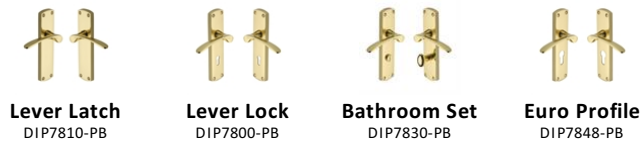

Diplomat Door Handle on Plate

DIP7830-PB

Heritage Brass Door Handle for Bathroom Diplomat Design Polished Brass finish

Material:
Solid Brass

Finish:
Polished Brass

Warranty:
10 Year Mechanism

Available Finishes

Available Functions

Product Dimensions (All dimensions are in millimeters unless otherwise indicated)

Backplate Length	170	Backplate Width	42	Backplate Projection	9	Lever Length	109
Projection	57						

About the Finish

- Bathroom Handle for internal doors where privacy is required
- If you are replacing an existing Bathroom Handle, this Handle will work with a Standard UK Bathroom Lock
- For new doors you will also need to purchase a Bathroom Lock in a size to suit your door
- For a 2 1/2" Bathroom Lock purchase a YKBL2N-PB or for a 3" Bathroom Lock a YKBL3N-PB
- The CTC is 57mm (measurement between the distance of the fixing holes from the spindle to the lock)