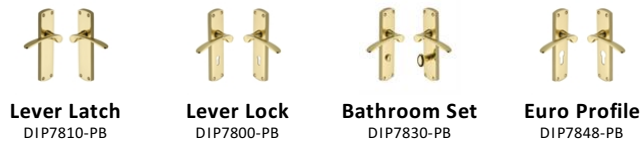

Diplomat Door Handle on Plate

DIP7810-PB

Heritage Brass Door Handle Lever Latch Diplomat Design Polished Brass finish

Material:
Solid Brass

Finish:
Polished Brass

Warranty:
10 Year Mechanism

Available Finishes

Available Functions

Product Dimensions (All dimensions are in millimeters unless otherwise indicated)

Backplate Length	170	Backplate Width	42	Backplate Projection	9	Lever Length	109
Projection	57						

About the Finish

- Lever Handle for internal doors where locking is not required
- If you are replacing an existing Lever Handle, this Handle will work with a Standard UK Tubular Latch
- For new doors you will also need to purchase a Tubular Latch in a size to suit your door
- For a 2 1/2" Tubular Latch purchase a YKTL2N-PB or for a 3" Tubular Latch a YKTL3N-PB