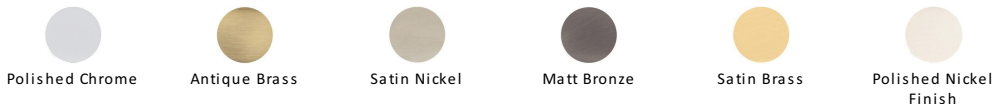

Square Bathroom Turn & Release - DEC7030

DEC7030-SB

Heritage Brass Thumbturn & Emergency Release for Bathroom & Bedroom Doors Satin Brass finish

Material:
Solid Brass

Finish:
Satin Brass

Available Finishes

Product Dimensions (All dimensions are in millimeters unless otherwise indicated)

Backplate 54 x 54

About the Finish

Satin Brass

A modern alternative finish to traditional polished brass this attractive brushed texture beautifully mellows the colour of solid brass and adds warmth to both a traditional and a soft contemporary décor.