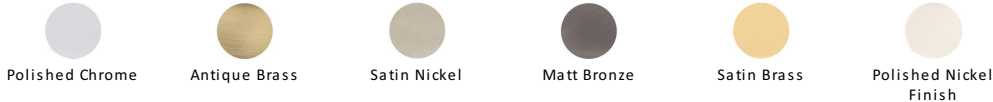

## Square Bathroom Turn & Release - DEC7030

DEC7030-PNF

Heritage Brass Thumbturn & Emergency Release for Bathroom & Bedroom Doors Polished Nickel finish

**Material:**  
Solid Brass

**Finish:**  
Polished Nickel Finish

### Available Finishes