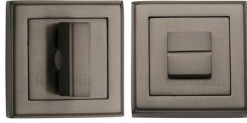

## Square Bathroom Turn & Release - DEC7030

DEC7030-MB

Heritage Brass Thumbturn & Emergency Release for Bathroom & Bedroom Doors Matt Bronze finish

**Material:**  
Solid Brass

**Finish:**  
Matt Bronze

#### Matt Bronze

An aged finish on brass creating a vintage appearance, yet one that also looks outstanding in contemporary schemes. Over a period of time the bronze colour will lighten along any edges and surfaces that are frequently touched and create a naturally aged appearance highlighting frequently touched areas and exposing the brass below.

### Useful Information

- This Thumbturn and Release is used to operate a Bathroom Lock
- Thumbturn & Release is used with a Lever on Round Rose and a Bathroom Lock for rooms which require Privacy
- Suitable Bathroom Lock YKBL2N-MB or YKBL3N-MB