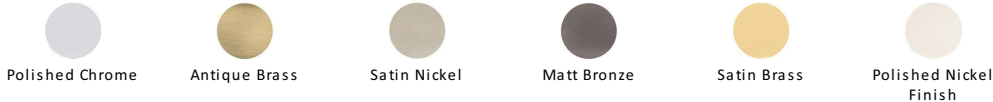

## Linear Sq Door Handle on Square Rose

DEC5430-SB

Heritage Brass Door Handle Lever Latch on Square Rose Linear Sq Design Satin Brass finish

<b>Material:</b> Solid Brass	<b>Finish:</b> Satin Brass	<b>Warranty:</b> 10 Year Mechanism
---------------------------------	-------------------------------	---------------------------------------

### Available Finishes