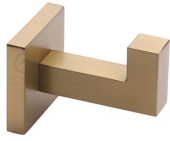

## Towel Robe Hook - CHE

CHE-HOOK-SB

Chelsea Wall Mounted Hook for Towels, Robes, Clothes and Coats. Satin Brass finish

**Material:**  
Zinc Alloy

**Finish:**  
Satin Brass

### Available Finishes

Satin Brass

Matt Black

Antique Bronze