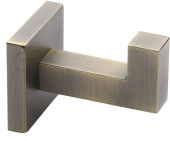

Towel Robe Hook - CHE

CHE-HOOK-MA

Chelsea Wall Mounted Hook for Towels, Robes, Clothes and Coats. Matt Antique finish

Material:
Zinc Alloy

Finish:
Antique Bronze

Available Finishes

Satin Brass

Matt Black

Antique Bronze

Product Dimensions (All dimensions are in millimeters unless otherwise indicated)

Projection	72	Base	50	Tube Diameter	16	Base Projection	10
-------------------	----	-------------	----	----------------------	----	------------------------	----

About the Finish

Antique Bronze

A classic and characteristic finish with golden undertones. Both warm and versatile, this finish will pair beautifully with natural and neutral tones as well as bolder colour schemes.