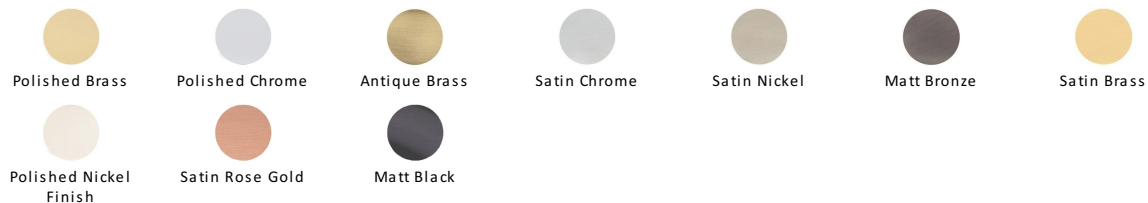

## Durham Cabinet Pull Handle

C7213 128-BKMT

Heritage Brass Cabinet Pull Durham Design 128mm CTC Matt Black Finish

**Material:**  
Solid Brass

**Finish:**  
Matt Black

### Available Finishes

### Available Sizes