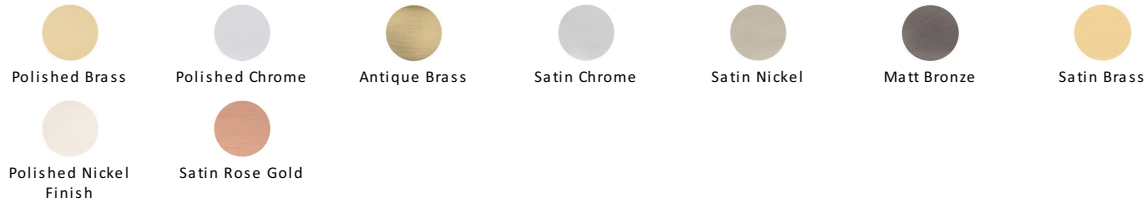

Square Cabinet Drop Pull

C6311-SC

Heritage Brass Square Drop Pull Satin Chrome finish

Material:
Solid Brass

Finish:
Satin Chrome

Available Finishes

Product Dimensions (All dimensions are in millimeters unless otherwise indicated)

Length	50	Width	50	Projection	14
---------------	----	--------------	----	-------------------	----

About the Finish

Satin Chrome

The brush marks of satin chrome will appeal to those who favour an industrial yet contemporary chrome finish. Satin Chrome Finish is also less prone to finger marks than polished chrome.