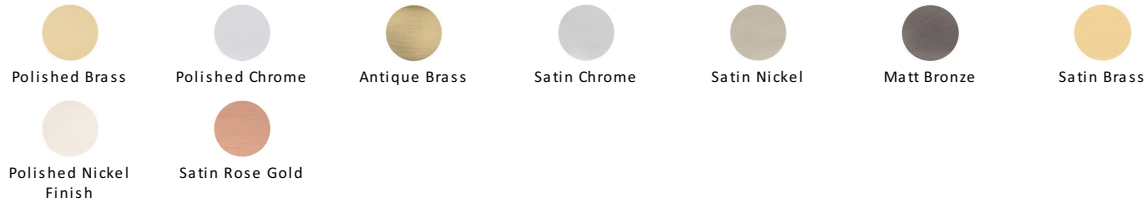

Square Cabinet Drop Pull

C6311-PNF

Heritage Brass Square Drop Pull Polished Nickel finish

Material:
Solid Brass

Finish:
Polished Nickel Finish

Available Finishes

Product Dimensions (All dimensions are in millimeters unless otherwise indicated)

Length	50	Width	50	Projection	14
---------------	----	--------------	----	-------------------	----

About the Finish

Polished Nickel Finish

With its subtle golden hue this is a mellow alternative to polished chrome. The finish is not coated and will oxidise naturally. If not regularly buffed with a soft cloth this finish will subtly change over time by taking on an aged patina.