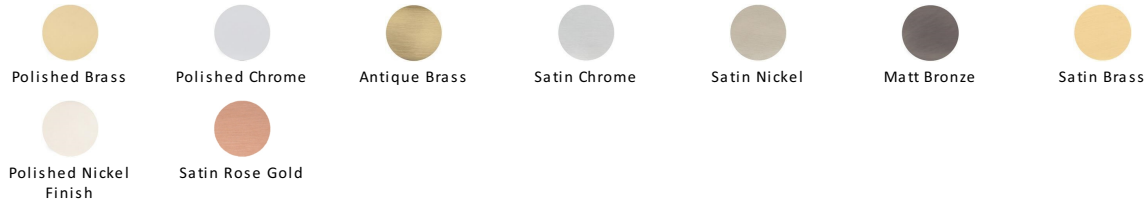

Square Cabinet Drop Pull

C6311-PNF

Heritage Brass Square Drop Pull Polished Nickel finish

Material:
Solid Brass

Finish:
Polished Nickel Finish

Available Finishes

Product Dimensions (All dimensions are in millimeters unless otherwise indicated)

Length	Width	Projection
50	50	14

About the Finish

Polished Nickel Finish

With its subtle golden hue this is a mellow alternative to polished chrome. The finish is not coated and will oxidise naturally. If not regularly buffed with a soft cloth this finish will subtly change over time by taking on an aged patina.