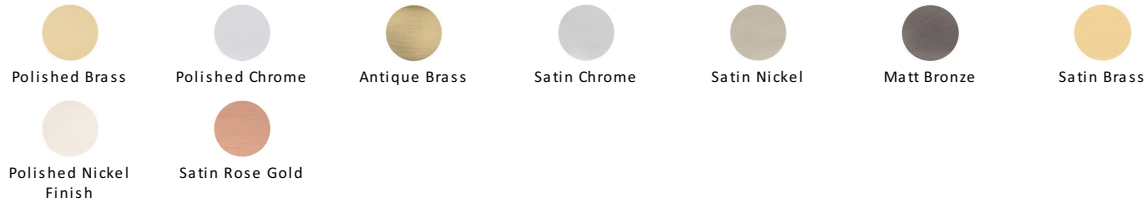

Square Cabinet Drop Pull

C6311-PB

Heritage Brass Square Drop Pull Polished Brass finish

Material:
Solid Brass

Finish:
Polished Brass

Available Finishes

Product Dimensions (All dimensions are in millimeters unless otherwise indicated)

Length	50	Width	50	Projection	14
---------------	----	--------------	----	-------------------	----

About the Finish

Polished Brass

Warm, mellow with a sense of heritage and comfort this highly polished finish is opulent without being flamboyant. Polished Brass coordinates perfectly with traditional décor.