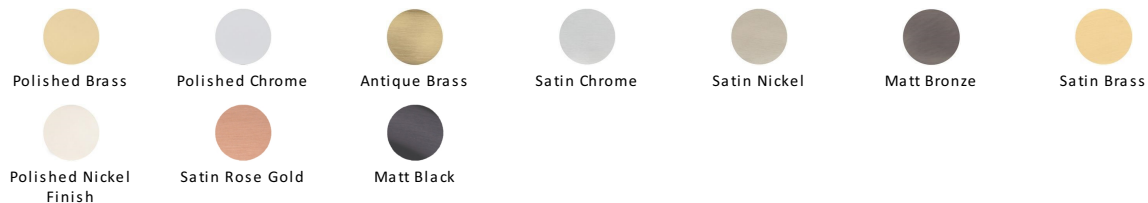

## Venetian Cabinet Knob

C4547-SC

Heritage Brass Cabinet Knob Venetian Design 32mm Satin Chrome finish

**Material:**  
Solid Brass

**Finish:**  
Satin Chrome

### Available Finishes

### About the Finish

#### Satin Chrome

The brush marks of satin chrome will appeal to those who favour an industrial yet contemporary chrome finish. Satin Chrome Finish is also less prone to finger marks than polished chrome.