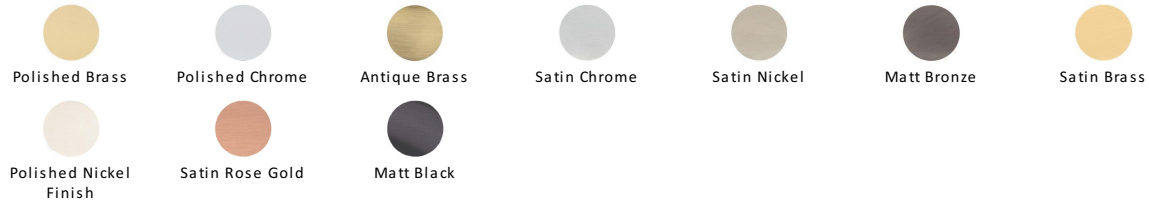

## Venetian Cabinet Knob

C4547-SB

Heritage Brass Cabinet Knob Venetian Design 32mm Satin Brass finish

**Material:**  
Solid Brass

**Finish:**  
Satin Brass

### Available Finishes

### About the Finish

#### Satin Brass

A modern alternative to the traditional polished brass, this attractive brushed texture beautifully mellows and adds warmth to both a traditional and a soft contemporary décor.