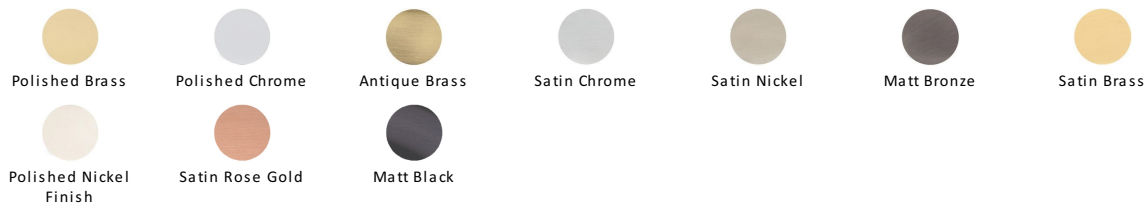

Wide Metro Cabinet Pull Handle

C4520 160-MB

Heritage Brass Cabinet Pull Wide Metro Design 160mm CTC Matt Bronze Finish

Material:
Solid Brass

Finish:
Matt Bronze

Available Finishes

Available Sizes

Product Dimensions (All dimensions are in millimeters unless otherwise indicated)

Length	168	Width	20	CTC	160	Projection	28
Base	20						

About the Finish

Matt Bronze

An aged finish on brass creating a vintage appearance, yet one that also looks outstanding in contemporary schemes. Over a period of time the bronze colour will lighten along any edges and surfaces that are frequently touched and create a naturally aged appearance highlighting frequently touched areas and exposing the brass below.