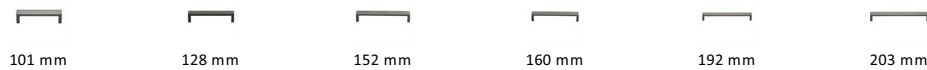

Wide Metro Cabinet Pull Handle

C4520 128-MB

Heritage Brass Cabinet Pull Wide Metro Design 128mm CTC Matt Bronze Finish

Material:
Solid Brass

Finish:
Matt Bronze

Available Finishes

Available Sizes

Product Dimensions (All dimensions are in millimeters unless otherwise indicated)

Length	136	Width	20	CTC	128	Projection	28
Base	20						

About the Finish

Matt Bronze

An aged finish on brass creating a vintage appearance, yet one that also looks outstanding in contemporary schemes. Over a period of time the bronze colour will lighten along any edges and surfaces that are frequently touched and create a naturally aged appearance highlighting frequently touched areas and exposing the brass below.