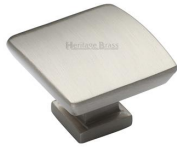

Plinth Cabinet Knob With Base

C4382 35-SN

Heritage Brass Cabinet Knob Plinth Design with base 35mm Satin Nickel finish

Material:
Solid Brass

Finish:
Satin Nickel

Available Finishes

Polished Brass

Polished Chrome

Antique Brass

Satin Nickel

Matt Bronze

Satin Brass

Polished Nickel
Finish

Available Sizes

25 mm

35 mm

Product Dimensions (All dimensions are in millimeters unless otherwise indicated)

Projection	24	Maximum Diameter	35	Base	16
-------------------	----	-------------------------	----	-------------	----

About the Finish

Satin Nickel

With its honeyed grey tone created by brushed nickel plating on brass, this finish closely matches Stainless Steel but offers a warm and subtle alternative which is popular in traditional and modern décors.