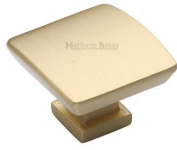

Plinth Cabinet Knob With Base

C4382 35-SB

Heritage Brass Cabinet Knob Plinth Design with base 35mm Satin Brass finish

Material:
Solid Brass

Finish:
Satin Brass

Available Finishes

Polished Brass

Polished Chrome

Antique Brass

Satin Nickel

Matt Bronze

Satin Brass

Polished Nickel
Finish

Available Sizes

25 mm

35 mm

Product Dimensions (All dimensions are in millimeters unless otherwise indicated)

Projection	24	Maximum Diameter	35	Base	16
-------------------	----	-------------------------	----	-------------	----

About the Finish

Satin Brass

A modern alternative to the traditional polished brass, this attractive brushed texture beautifully mellows and adds warmth to both a traditional and a soft contemporary décor.

Box Contains

- 1 x Cabinet Knob
- All fixing screws and fasteners
- Back fittings, 2 x M4 bolts, thread length 25 and 38mm