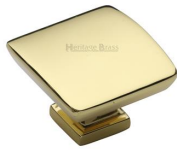

## Plinth Cabinet Knob With Base

C4382 35-PB

Heritage Brass Cabinet Knob Plinth Design with base 35mm Polished Brass finish

**Material:**  
Solid Brass

**Finish:**  
Polished Brass

### Available Finishes

Polished Brass

Polished Chrome

Antique Brass

Satin Nickel

Matt Bronze

Satin Brass

Polished Nickel  
Finish