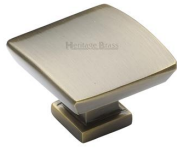

## Plinth Cabinet Knob With Base

C4382 35-AT

Heritage Brass Cabinet Knob Plinth Design with base 35mm Antique Brass finish

**Material:**  
Solid Brass

**Finish:**  
Antique Brass

### Available Finishes

Polished Brass

Polished Chrome

Antique Brass

Satin Nickel

Matt Bronze

Satin Brass

Polished Nickel  
Finish

### Available Sizes

25 mm

35 mm