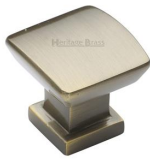

Plinth Cabinet Knob With Base

C4382 25-AT

Heritage Brass Cabinet Knob Plinth Design with base 25mm Antique Brass finish

Material:
Solid Brass

Finish:
Antique Brass

Available Finishes

Polished Brass

Polished Chrome

Antique Brass

Satin Nickel

Matt Bronze

Satin Brass

Polished Nickel
Finish

Available Sizes

25 mm

35 mm

Antique Brass

With russet hues and a brass undertone, this variation on brass retains a warm and mellow character but adds age and maturity by highlighting the variance of shades making each piece both alluring and unique.