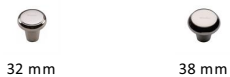

Round Edge Cabinet Knob

C3990 38-PNF

Heritage Brass Cabinet Knob Edge Design 38mm Polished Nickel finish

Material:
Solid Brass

Finish:
Polished Nickel Finish

Available Finishes

Available Sizes

Product Dimensions (All dimensions are in millimeters unless otherwise indicated)

Projection	32	Maximum Diameter	38	Base	16
-------------------	----	-------------------------	----	-------------	----

About the Finish

Polished Nickel Finish

With its subtle golden hue this is a mellow alternative to polished chrome. The finish is not coated and will oxidise naturally. If not regularly buffed with a soft cloth this finish will subtly change over time by taking on an aged patina.

Box Contains

- 1 Cabinet Knob
- All fixing screws and fasteners
- Back fittings, 2 x M4 bolts, thread length 25 and 38mm