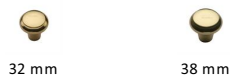

## Round Edge Cabinet Knob

C3990 32-PB

Heritage Brass Cabinet Knob Edge Design 32mm Polished Brass finish

**Material:**  
Solid Brass

**Finish:**  
Polished Brass

### Product Dimensions (All dimensions are in millimeters unless otherwise indicated)

<b>Projection</b>	30	<b>Maximum Diameter</b>	32	<b>Base</b>	14
-------------------	----	-------------------------	----	-------------	----