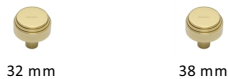

## Round Deco Cabinet Knob

C3987 38-PB

Heritage Brass Cabinet Knob Round Deco Design 38mm Polished Brass finish

**Material:**  
Solid Brass

**Finish:**  
Polished Brass

### Product Dimensions (All dimensions are in millimeters unless otherwise indicated)

<b>Projection</b>	37	<b>Maximum Diameter</b>	38	<b>Base</b>	13
-------------------	----	-------------------------	----	-------------	----

### Useful Information

- This Round knob has concentric 3D Rings leading to a flat lower surface.