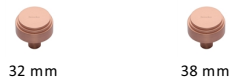

Round Deco Cabinet Knob

C3987 32-SRG

Heritage Brass Cabinet Knob Round Deco Design 32mm Satin Rose Gold finish

Material:
Solid Brass

Finish:
Satin Rose Gold

Available Finishes

Available Sizes

Product Dimensions (All dimensions are in millimeters unless otherwise indicated)

Projection	34	Maximum Diameter	32	Base	13
-------------------	----	-------------------------	----	-------------	----

About the Finish

Satin Rose Gold

Rose Gold is a traditional alloy used in Jewellery, blending gold with copper to create a delightful rosy red tint. We have replicated a similar appearance by electroplating copper over solid brass. Our Rose Gold finish will add a touch of warmth and luxury to any creation.

Useful Information

- This Round knob has concentric 3D Rings leading to a flat lower surface.

Box Contains

- 1 Cabinet Knob
- All fixing screws and fasteners