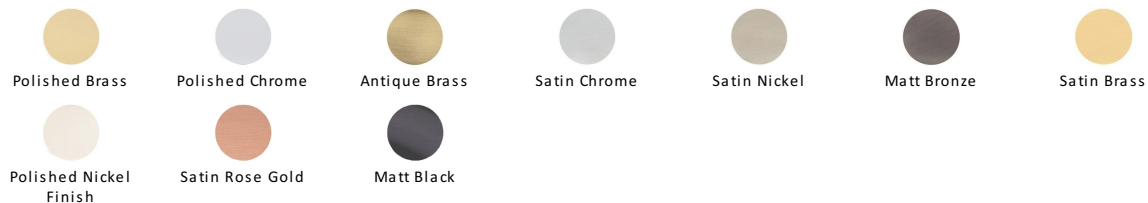

## Round Deco Cabinet Knob

C3987 32-SC

Heritage Brass Cabinet Knob Round Deco Design 32mm Satin Chrome finish

**Material:**  
Solid Brass

**Finish:**  
Satin Chrome

### Available Finishes

### Available Sizes

#### Satin Chrome

The brush marks of satin chrome will appeal to those who favour an industrial yet contemporary chrome finish. Satin Chrome Finish is also less prone to finger marks than polished chrome.