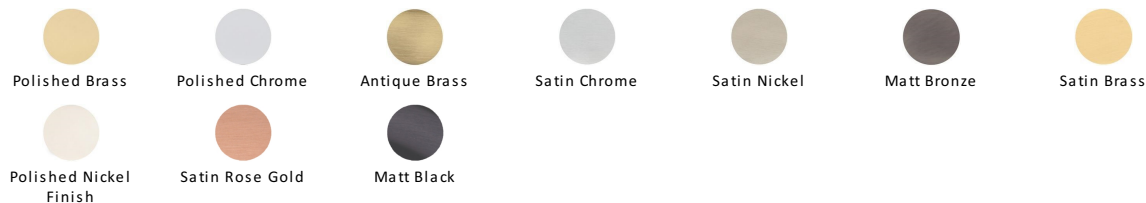

Round Bead Cabinet Knob

C3985 38-SC

Heritage Brass Cabinet Knob Round Bead Design 38mm Satin Chrome finish

Material:
Solid Brass

Finish:
Satin Chrome

Available Finishes

Available Sizes

Product Dimensions (All dimensions are in millimeters unless otherwise indicated)

Projection	32	Maximum Diameter	38	Base	16
-------------------	----	-------------------------	----	-------------	----

About the Finish

Satin Chrome

The brush marks of satin chrome will appeal to those who favour an industrial yet contemporary chrome finish. Satin Chrome Finish is also less prone to finger marks than polished chrome.