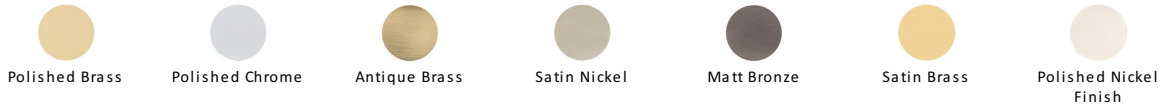

Domed Cabinet Knob

C3950 38-PB

Heritage Brass Cabinet Knob Domed Design 38mm Polished Brass finish

Material:
Solid Brass

Finish:
Polished Brass

Available Finishes

Available Sizes

Product Dimensions (All dimensions are in millimeters unless otherwise indicated)

Projection	30	Maximum Diameter	38	Base	19
-------------------	----	-------------------------	----	-------------	----

About the Finish

Polished Brass

Warm, mellow with a sense of heritage and comfort this highly polished finish is opulent without being flamboyant. Polished Brass coordinates perfectly with traditional décor.