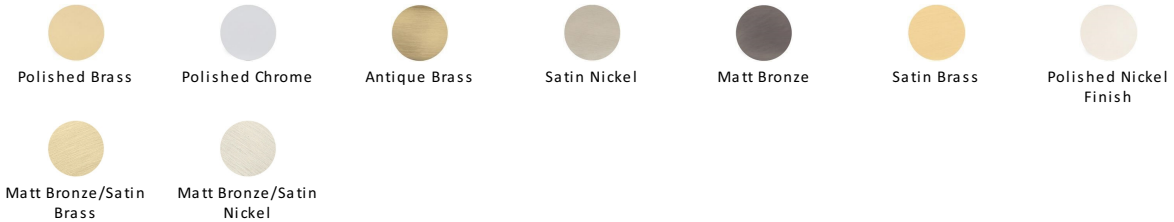

Disc Cabinet Knob With Base

C3885 38-SN

Heritage Brass Cabinet Knob Disc Design with Base 38mm Satin Nickel finish

Material:
Solid Brass

Finish:
Satin Nickel

Available Finishes

Available Sizes

Product Dimensions (All dimensions are in millimeters unless otherwise indicated)

Projection	32	Maximum Diameter	38	Base	21
-------------------	----	-------------------------	----	-------------	----

About the Finish

Satin Nickel

With its honeyed grey tone created by brushed nickel plating on brass, this finish closely matches Stainless Steel but offers a warm and subtle alternative which is popular in traditional and modern décors.