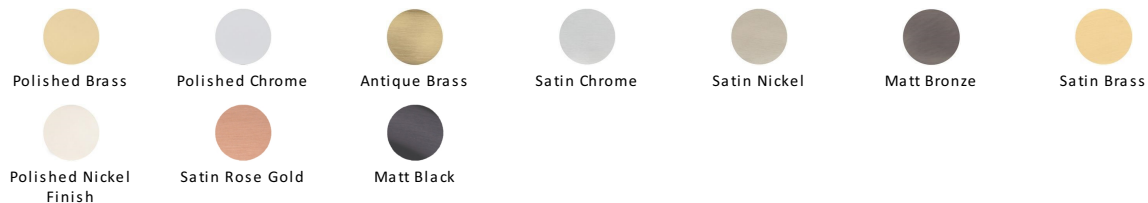

Square Design Cabinet Knob

C3685 32-SC

Heritage Brass Cabinet Knob Square Design 32mm Satin Chrome finish

Material:
Solid Brass

Finish:
Satin Chrome

Available Finishes

Available Sizes

Product Dimensions (All dimensions are in millimeters unless otherwise indicated)

Length	32	Projection	28	Base	9
---------------	----	-------------------	----	-------------	---

About the Finish

Satin Chrome

The brush marks of satin chrome will appeal to those who favour an industrial yet contemporary chrome finish. Satin Chrome Finish is also less prone to finger marks than polished chrome.