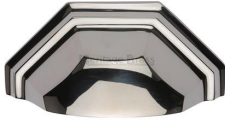

Deco Cabinet Drawer Pull

C2768-PNF

Heritage Brass Drawer Pull 89mm CTC Polished Nickel Finish

Material:
Solid Brass

Finish:
Polished Nickel Finish

Available Finishes

Product Dimensions (All dimensions are in millimeters unless otherwise indicated)

Length	104	Width	46	CTC	89	Projection	33
Finger Clearance - Width	78	Finger Clearance - Height	27				

About the Finish

Polished Nickel Finish

With its subtle golden hue this is a mellow alternative to polished chrome. The finish is not coated and will oxidise naturally. If not regularly buffed with a soft cloth this finish will subtly change over time by taking on an aged patina.