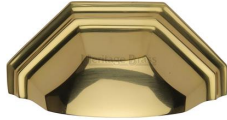

Deco Cabinet Drawer Pull

C2768-PB

Heritage Brass Drawer Pull 89mm CTC Polished Brass Finish

Material:
Solid Brass

Finish:
Polished Brass

Available Finishes

Product Dimensions (All dimensions are in millimeters unless otherwise indicated)

Length	104	Width	46	CTC	89	Projection	33
Finger Clearance - Width	78	Finger Clearance - Height	27				

About the Finish

Polished Brass

Warm, mellow with a sense of heritage and comfort this highly polished finish is opulent without being flamboyant. Polished Brass coordinates perfectly with traditional décor.