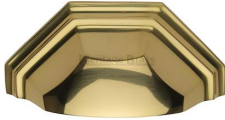

Deco Cabinet Drawer Pull

C2768-PB

Heritage Brass Drawer Pull 89mm CTC Polished Brass Finish

Material:
Solid Brass

Finish:
Polished Brass

Available Finishes

Product Dimensions (All dimensions are in millimeters unless otherwise indicated)

Length	104	Width	46	CTC	89	Projection	33
Finger Clearance - Width	78	Finger Clearance - Height	27				

About the Finish

Polished Brass

Warm, mellow with a sense of heritage and comfort this highly polished finish is opulent without being flamboyant. Polished Brass coordinates perfectly with traditional décor.