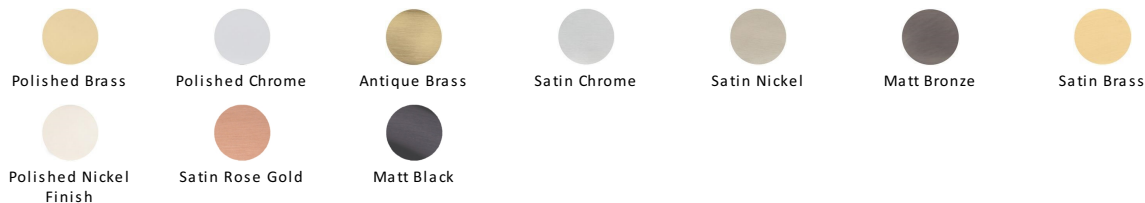

Hampshire Cabinet Drawer Pull

C2764-PC

Heritage Brass Drawer Pull 57mm CTC Polished Chrome Finish

Material:
Solid Brass

Finish:
Polished Chrome

Available Finishes

Product Dimensions (All dimensions are in millimeters unless otherwise indicated)

Length	112	CTC	57	Projection	21	Finger Clearance - Width	75
Finger Clearance - Height	18						

About the Finish

Polished Chrome

A bold classic contemporary finish on Solid Brass. The mirror effect reflects light and colours of the surroundings and will complement perfectly any fashionable colour scheming. Polished Chrome is easy to clean and is low maintenance.