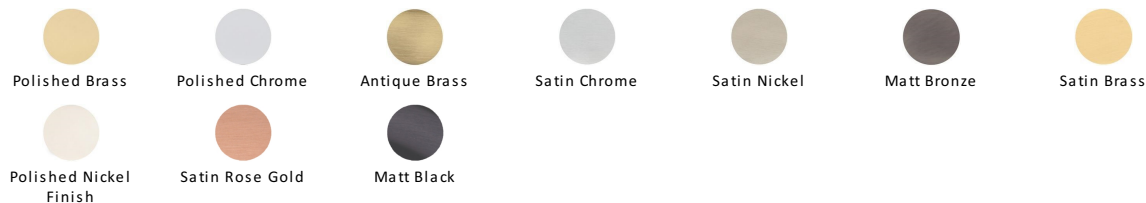

Cheshire Cabinet Drawer Pull

C2762-PC

Heritage Brass Drawer Pull Polished Chrome finish

Material:
Solid Brass

Finish:
Polished Chrome

Available Finishes

Product Dimensions (All dimensions are in millimeters unless otherwise indicated)

Length	112	Width	42	Projection	21	Finger Clearance - Width	78
Finger Clearance - Height	18						

About the Finish

Polished Chrome

A bold, contemporary finish; low maintenance and easy to clean. The mirror effect reflects light and colour and will complement any colour scheme