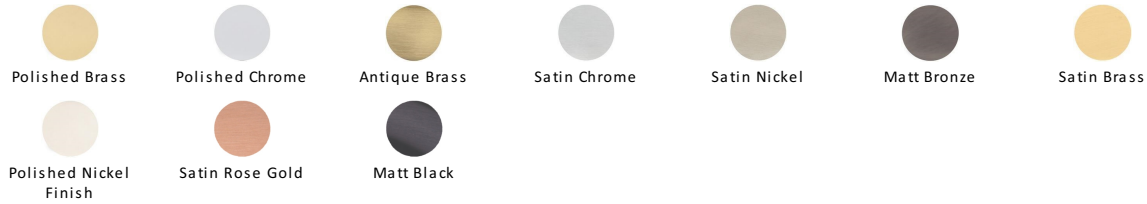

Half Moon Cabinet Drawer Pull

C2760-PNF

Heritage Brass Drawer Pull 57mm CTC Polished Nickel Finish

Material:
Solid Brass

Finish:
Polished Nickel Finish

Available Finishes

Product Dimensions (All dimensions are in millimeters unless otherwise indicated)

Length	85	Width	37	CTC	57	Projection	18
Finger Clearance - Width	75	Finger Clearance - Height	15				

About the Finish

Polished Nickel Finish

With its subtle golden hue this is a mellow alternative to polished chrome. The finish is not coated and will oxidise naturally. If not regularly buffed with a soft cloth this finish will subtly change over time by taking on an aged patina.