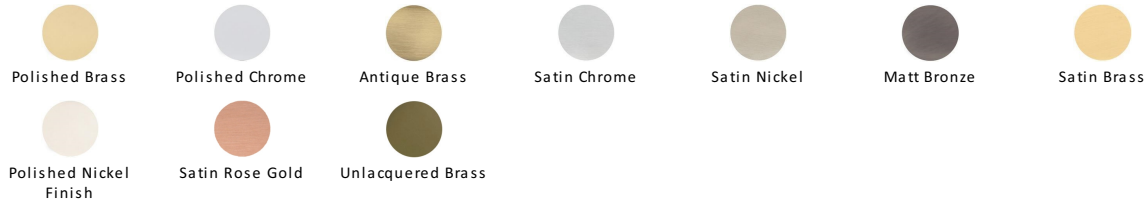

## Colonial Cabinet Pull Handle

C2533 96-SC

Heritage Brass Cabinet Pull Colonial Design 96mm CTC Satin Chrome Finish

**Material:**  
Solid Brass

**Finish:**  
Satin Chrome

### Available Finishes

### Available Sizes

#### Satin Chrome

The brush marks of satin chrome will appeal to those who favour an industrial yet contemporary chrome finish. Satin Chrome Finish is also less prone to finger marks than polished chrome.