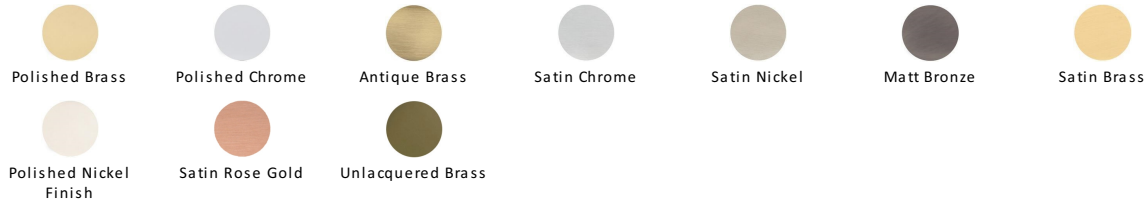

Colonial Cabinet Pull Handle

C2533 96-PNF

Heritage Brass Cabinet Pull Colonial Design 96mm CTC Polished Nickel Finish

Material:
Solid Brass

Finish:
Polished Nickel Finish

Available Finishes

Available Sizes

Product Dimensions (All dimensions are in millimeters unless otherwise indicated)

Length	121	CTC	96	Projection	38	Base	25
---------------	-----	------------	----	-------------------	----	-------------	----

About the Finish

Polished Nickel Finish

With its subtle golden hue this is a mellow alternative to polished chrome. The finish is not coated and will oxidise naturally. If not regularly buffed with a soft cloth this finish will subtly change over time by taking on an aged patina.