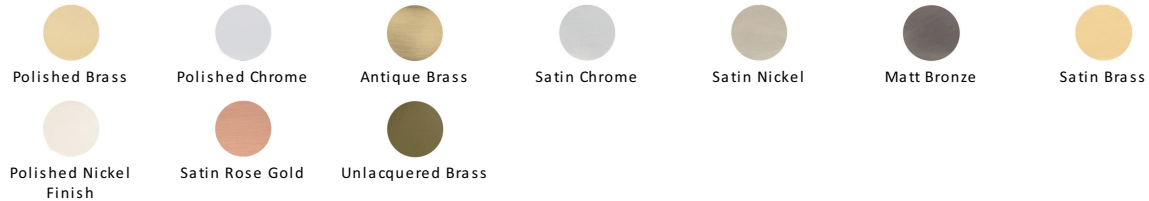

Colonial Cabinet Pull Handle

C2533 96-PC

Heritage Brass Cabinet Pull Colonial Design 96mm CTC Polished Chrome Finish

Material:
Solid Brass

Finish:
Polished Chrome

Available Finishes

Available Sizes

Product Dimensions (All dimensions are in millimeters unless otherwise indicated)

Length	121	CTC	96	Projection	38	Base	25
---------------	-----	------------	----	-------------------	----	-------------	----

About the Finish

Polished Chrome

A bold, contemporary finish; low maintenance and easy to clean. The mirror effect reflects light and colour and will complement any colour scheme